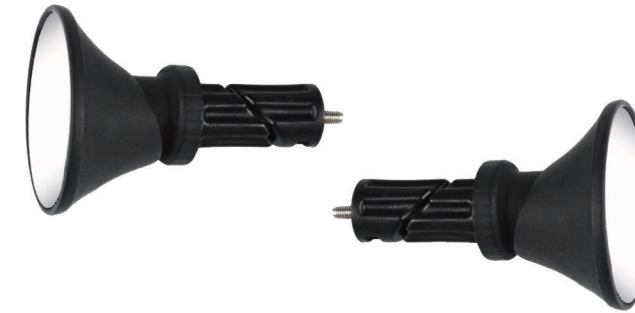

SW-BM-117A Mirror

- Material: PP / PA6 / POM / Glass
- Fit ϕ 22.2mm handlebar.
- Multi-angle adjustable.
- Convex mirror.
- Available in single item (BM-117AR / BM-117AL) or a set.
- E-Mark: LE24000036

SW-BM-117B Mirror

Patented

- Material: PP / PA6 / POM / Glass
- Fit ϕ 16.2~20.2mm handlebar-end.
  Smaller Plug : Fit ϕ 16.2~18.2mm.
  Larger Plug : Fit ϕ 18.2~20.2mm.
- Multi-angle adjustable.
- Convex mirror.
- Available in single item (BM-117BR / BM-117BL) or a set.
- E-Mark: LE24000052

SW-BM-115B Mirror

Mirror

Patented

- Material: PA6 / Glass
- Fit ϕ 16~ ϕ 21mm Inner Diameter bar-end.
- Multi-angle adjustable.
- Convex mirror.
- Color: ●

SW-BM-117 Mirror

Mirror

- Material: PP / PA6 / POM / Glass
- Fit ϕ 16.2~20.2mm handlebar-end.
  Smaller Plug : Fit ϕ 16.2~18.2mm.
  Larger Plug : Fit ϕ 18.2~20.2mm.
- Multi-angle adjustable.
- Convex mirror.
- Available in single item (BM-117R / BM-117L) or a set.
- E-Mark: LE24000026