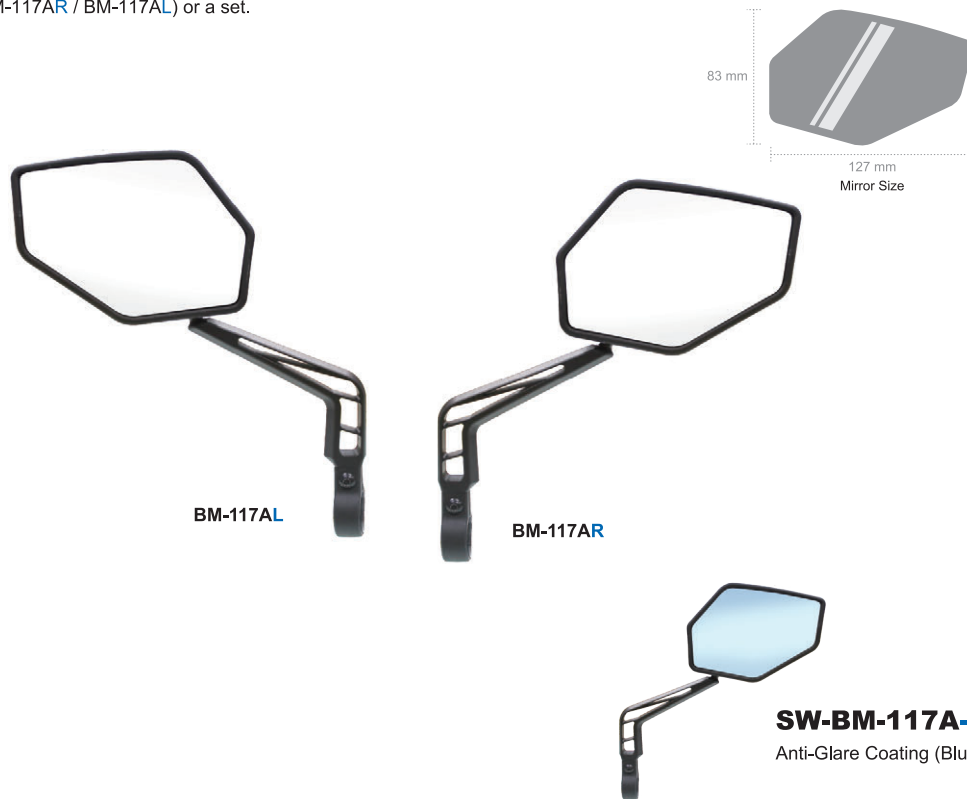

360° Multi-angle Adjustable

Angle-adjustable

Convex Mirror

SW-BM-111A Mirror Patented

- Material: ABS+Coating / PA / Glass
- Fit $\phi 14.5 \sim \phi 19.5$ mm handlebar-end.
- Multi-angle adjustable.
- Convex mirror.
- Available in single item (BM-111R / BM-111L) or a set.
- Color:

Angle-adjustable

360° Multi-angle Adjustable

Convex Mirror

SW-BM-113A Mirror Patented

- Material: ABS+Coating / PA / Glass
- Fit $\phi 14.5 \sim \phi 19.5$ mm handlebar-end.
- Multi-angle adjustable.
- Convex mirror.
- Available in single item (BM-113R / BM-113L) or a set.
- Color:

Angle-adjustable

360° Multi-angle Adjustable

Convex Mirror

MIRROR

MIRROR

SW-BM-117A Mirror

- Material: PP / PA6 / POM / Glass
- Fit ϕ 22.2mm handlebar.
- Multi-angle adjustable.
- Convex mirror.
- Available in single item (BM-117AR / BM-117AL) or a set.
- E-Mark: LE24000036

Easy Assembly

360° Multi-angle Adjustable

Convex Mirror

SW-BM-117B Mirror

Patented

- Material: PP / PA6 / POM / Glass
- Fit ϕ 16.2~20.2mm handlebar-end.
Smaller Plug : Fit ϕ 16.2~18.2mm.
Larger Plug : Fit ϕ 18.2~20.2mm.
- Multi-angle adjustable.
- Convex mirror.
- Available in single item (BM-117BR / BM-117BL) or a set.
- E-Mark: LE24000052