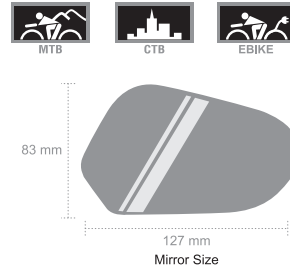

360° Bracket Suitable Angle

360° Multi-angle Adjustable

Convex Mirror

SW-BM-115B Mirror

Mirror

Patented

- Material: PA6 / Glass
- Fit ϕ 16~ ϕ 21mm Inner Diameter bar-end.
- Multi-angle adjustable.
- Convex mirror.
- Color: ●

Convex Mirror

Reducing aerodynamic drag

Multi-angle Adjustable

SW-BM-117 Mirror

Mirror

- Material: PP / PA6 / POM / Glass
- Fit ϕ 16.2~20.2mm handlebar-end.
Smaller Plug : Fit ϕ 16.2~18.2mm.
Larger Plug : Fit ϕ 18.2~20.2mm.
- Multi-angle adjustable.
- Convex mirror.
- Available in single item (BM-117R / BM-117L) or a set.
- E-Mark: LE24000026

360° Bracket Suitable Angle

Multi-angle Adjustable

Convex Mirror

SW-BM-131 Mirror

- Material: PP / PA6 / POM / Glass
- Fit ø22.2 mm handlebar.
- Multi-angle adjustable.
- Convex mirror.
- Charging: Type-C USB
- Usage Time: Steady approximately 8 hours
- Waterproof Rating: IP44

360° Multi-angle Adjustable

BM-131L

BM-131R

SW-BM-133B-01 Mirror

- Material: PP / PA6 / POM / Glass
- Fit ø 22.2mm handlebar.
- Multi-angle adjustable.
- Convex mirror.
- Available in single item or a set.
- E-Mark: LE24000089