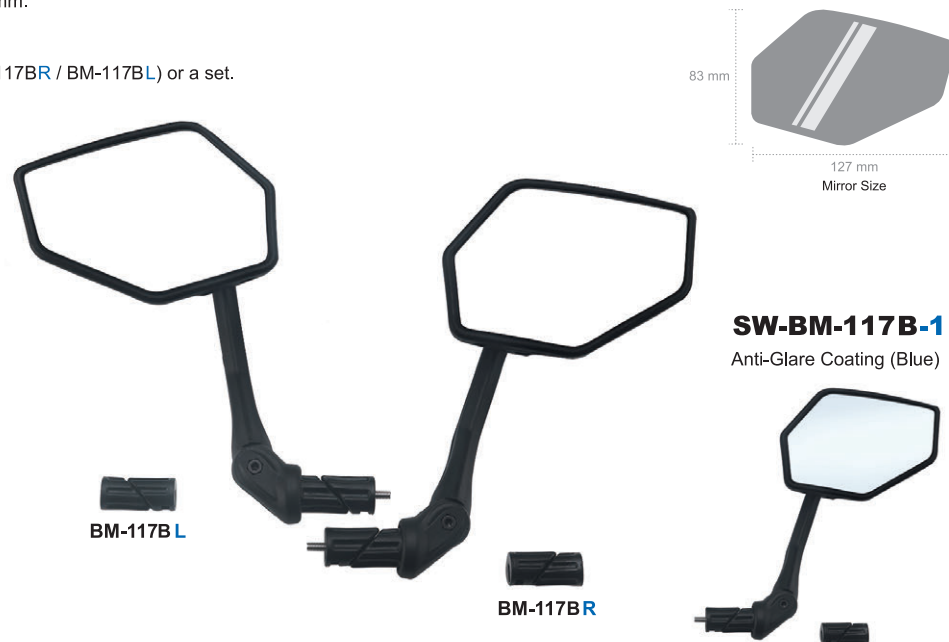

Angle-adjustable

360° Multi-angle Adjustable

Convex Mirror

MIRROR

MIRROR

SW-BM-117A Mirror

- Material: PP / PA6 / POM / Glass
- Fit ϕ 22.2mm handlebar.
- Multi-angle adjustable.
- Convex mirror.
- Available in single item (BM-117AR / BM-117AL) or a set.
- E-Mark: LE24000036

Easy Assembly

360° Multi-angle Adjustable

Convex Mirror

SW-BM-117B Mirror

Patented

- Material: PP / PA6 / POM / Glass
- Fit ϕ 16.2~20.2mm handlebar-end.
Smaller Plug : Fit ϕ 16.2~18.2mm.
Larger Plug : Fit ϕ 18.2~20.2mm.
- Multi-angle adjustable.
- Convex mirror.
- Available in single item (BM-117BR / BM-117BL) or a set.
- E-Mark: LE24000052

360° Bracket Suitable Angle

360° Multi-angle Adjustable

Convex Mirror

SW-BM-115B Mirror

Mirror

Patented

- Material: PA6 / Glass
- Fit ϕ 16~ ϕ 21mm Inner Diameter bar-end.
- Multi-angle adjustable.
- Convex mirror.
- Color: ●

Convex Mirror

Reducing aerodynamic drag

Multi-angle Adjustable

SW-BM-117 Mirror

Mirror

- Material: PP / PA6 / POM / Glass
- Fit ϕ 16.2~20.2mm handlebar-end.
Smaller Plug : Fit ϕ 16.2~18.2mm.
Larger Plug : Fit ϕ 18.2~20.2mm.
- Multi-angle adjustable.
- Convex mirror.
- Available in single item (BM-117R / BM-117L) or a set.
- E-Mark: LE24000026