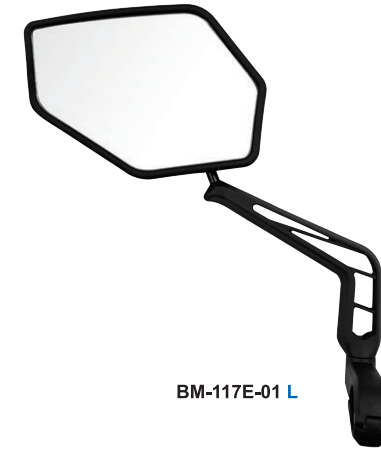

SW-BM-117E-01 Mirror

- Material: PP / PA6 / POM / Glass
- Fit $\varnothing$ 22.2mm handlebar.
- Multi-angle adjustable.
- Convex mirror.
- Available in single item (BM-117E-01 L / BM-117E-01 R) or a set.
- E-Mark: LE24000036

BM-117E-01 L