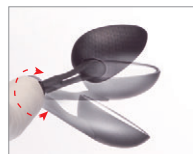

SW-BM-115 Mirror

- Material: ABS+Coating / PA / Glass
- Fit $\phi 20.5 \sim \phi 22.2$ mm Inner Diameter bar-end.
- Multi-angle adjustable.
- Convex mirror.
- Available in single item (BM-115R / BM-115L).
- Color:

Angle-adjustable

360° Multi-angle Adjustable

Convex Mirror

SW-BM-115A Mirror Patented

- Material: ABS+Coating / PA6 / Glass / Silicone
- Fit $\phi 18 \sim \phi 21$ mm Inner Diameter bar-end.
- Multi-angle adjustable.
- Convex mirror.
- Available in single item (BM-115AR / BM-115AL).
- Color:

360° Multi-angle Adjustable

Angle-adjustable

Convex Mirror

SW-BM-111A Mirror Patented

- Material: ABS+Coating / PA / Glass
- Fit $\phi 14.5 \sim \phi 19.5$ mm handlebar-end.
- Multi-angle adjustable.
- Convex mirror.
- Available in single item (BM-111R / BM-111L) or a set.
- Color:

Angle-adjustable

360° Multi-angle Adjustable

Convex Mirror

MIRROR

MIRROR

SW-BM-117A Mirror

- Material: PP / PA6 / POM / Glass
- Fit ϕ 22.2mm handlebar.
- Multi-angle adjustable.
- Convex mirror.
- Available in single item (BM-117AR / BM-117AL) or a set.
- E-Mark: LE24000036