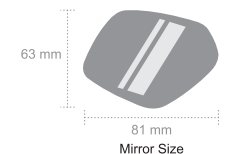

360° Multi-angle Adjustable

Angle-adjustable

Convex Mirror

SW-BM-111A Mirror Patented

- Material: ABS+Coating / PA / Glass
- Fit $\phi 14.5 \sim \phi 19.5$ mm handlebar-end.
- Multi-angle adjustable.
- Convex mirror.
- Available in single item (BM-111R / BM-111L) or a set.
- Color:

Angle-adjustable

360° Multi-angle Adjustable

Convex Mirror

SW-BM-113A Mirror Patented

- Material: ABS+Coating / PA / Glass
- Fit $\phi 14.5 \sim \phi 19.5$ mm handlebar-end.
- Multi-angle adjustable.
- Convex mirror.
- Available in single item (BM-113R / BM-113L) or a set.
- Color:

Angle-adjustable

360° Multi-angle Adjustable

Convex Mirror

MIRROR

MIRROR

SW-BM-117A Mirror

- Material: PP / PA6 / POM / Glass
- Fit ϕ 22.2mm handlebar.
- Multi-angle adjustable.
- Convex mirror.
- Available in single item (BM-117AR / BM-117AL) or a set.
- E-Mark: LE24000036

Easy Assembly

360° Multi-angle Adjustable

Convex Mirror

SW-BM-117B Mirror

Patented

- Material: PP / PA6 / POM / Glass
- Fit ϕ 16.2~20.2mm handlebar-end.
Smaller Plug : Fit ϕ 16.2~18.2mm.
Larger Plug : Fit ϕ 18.2~20.2mm.
- Multi-angle adjustable.
- Convex mirror.
- Available in single item (BM-117BR / BM-117BL) or a set.
- E-Mark: LE24000052