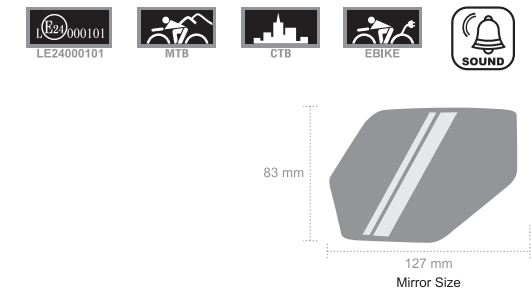

180° Bracket Suitable Angle

360° Bracket Suitable Angle

360° Multi-angle Adjustable

Convex Mirror

SW-BM-133A Mirror

Patented

- Material: PP / PA6 / POM / Glass
- Fit ø 16.2~20.2mm handlebar-end.
- Smaller Plug : Fit ø 16.2~18.2mm.
- Larger Plug : Fit ø 18.2~20.2mm.
- Multi-angle adjustable.
- Convex mirror.
- Available in single item (BM-133AR / BM-133AL) or a set.
- E-Mark: LE24000089

360° Bracket Suitable Angle

360° Multi-angle Adjustable

Convex Mirror

BM-133AL

BM-133AR

SW-BM-117D Mirror

- Material: PP / PA6 / POM / Glass
- Fit ø22.2 mm handlebar.
- Multi-angle adjustable.
- Convex mirror.
- According by JIS D9451 standard, sound above 75dB.
- Rotatable clapper position.
- Japan-made bell spring.
- E-Mark: LE24000101