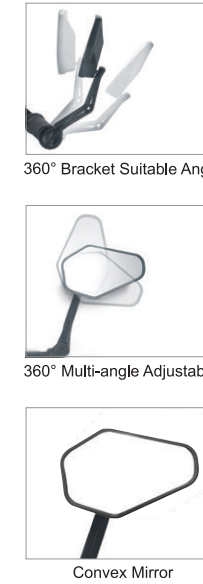

360° Multi-angle Adjustable

BM-131L

BM-131R

SW-BM-133B-01 Mirror

- Material: PP / PA6 / POM / Glass
- Fit ø 22.2mm handlebar.
- Multi-angle adjustable.
- Convex mirror.
- Available in single item or a set.
- E-Mark: LE24000089

180° Bracket Suitable Angle

360° Bracket Suitable Angle

360° Multi-angle Adjustable

Convex Mirror

SW-BM-133A Mirror

Patented

- Material: PP / PA6 / POM / Glass
- Fit ø 16.2~20.2mm handlebar-end.
- Smaller Plug : Fit ø 16.2~18.2mm.
- Larger Plug : Fit ø 18.2~20.2mm.
- Multi-angle adjustable.
- Convex mirror.
- Available in single item (BM-133AR / BM-133AL) or a set.
- E-Mark: LE24000089

360° Bracket Suitable Angle

360° Multi-angle Adjustable

Convex Mirror

BM-133AL

BM-133AR

SW-BM-117D Mirror

- Material: PP / PA6 / POM / Glass
- Fit ø22.2 mm handlebar.
- Multi-angle adjustable.
- Convex mirror.
- According by JIS D9451 standard, sound above 75dB.
- Rotatable clapper position.
- Japan-made bell spring.
- E-Mark: LE24000101