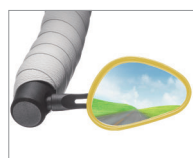

SW-BM-115 Mirror

- Material: ABS+Coating / PA / Glass
- Fit $\phi 20.5 \sim \phi 22.2$ mm Inner Diameter bar-end.
- Multi-angle adjustable.
- Convex mirror.
- Available in single item (BM-115R / BM-115L).
- Color:

Angle-adjustable

360° Multi-angle Adjustable

Convex Mirror

SW-BM-115A Mirror Patented

- Material: ABS+Coating / PA6 / Glass / Silicone
- Fit $\phi 18 \sim \phi 21$ mm Inner Diameter bar-end.
- Multi-angle adjustable.
- Convex mirror.
- Available in single item (BM-115AR / BM-115AL).
- Color:

360° Multi-angle Adjustable

Angle-adjustable

Convex Mirror

SW-BM-111A Mirror Patented

- Material: ABS+Coating / PA / Glass
- Fit $\phi 14.5 \sim \phi 19.5$ mm handlebar-end.
- Multi-angle adjustable.
- Convex mirror.
- Available in single item (BM-111R / BM-111L) or a set.
- Color:

Angle-adjustable

360° Multi-angle Adjustable

Convex Mirror

MIRROR

MIRROR

SW-BM-117A Mirror

- Material: PP / PA6 / POM / Glass
- Fit ϕ 22.2mm handlebar.
- Multi-angle adjustable.
- Convex mirror.
- Available in single item (BM-117AR / BM-117AL) or a set.
- E-Mark: LE24000036