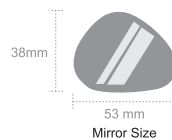

SW-BM-115 Mirror

- Material: ABS+Coating / PA / Glass
- Fit $\phi 20.5 \sim \phi 22.2$ mm Inner Diameter bar-end.
- Multi-angle adjustable.
- Convex mirror.
- Available in single item (BM-115R / BM-115L).
- Color:

Angle-adjustable

360° Multi-angle Adjustable

Convex Mirror

SW-BM-115A Mirror Patented

- Material: ABS+Coating / PA6 / Glass / Silicone
- Fit $\phi 18 \sim \phi 21$ mm Inner Diameter bar-end.
- Multi-angle adjustable.
- Convex mirror.
- Available in single item (BM-115AR / BM-115AL).
- Color:

360° Multi-angle Adjustable

Angle-adjustable

Convex Mirror

SW-BM-111A Mirror Patented

- Material: ABS+Coating / PA / Glass
- Fit $\phi 14.5 \sim \phi 19.5$ mm handlebar-end.
- Multi-angle adjustable.
- Convex mirror.
- Available in single item (BM-111R / BM-111L) or a set.
- Color:

Easy Assembly

360° Multi-angle Adjustable

Convex Mirror

SW-BM-117B Mirror

Patented

- Material: PP / PA6 / POM / Glass
- Fit ϕ 16.2~20.2mm handlebar-end.
Smaller Plug : Fit ϕ 16.2~18.2mm.
Larger Plug : Fit ϕ 18.2~20.2mm.
- Multi-angle adjustable.
- Convex mirror.
- Available in single item (BM-117BR / BM-117BL) or a set.
- E-Mark: LE24000052