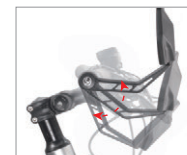

Convex Mirror

Reducing aerodynamic drag

Multi-angle Adjustable

SW-BM-117 Mirror

Mirror

- Material: PP / PA6 / POM / Glass
- Fit ϕ 16.2~20.2mm handlebar-end.
Smaller Plug : Fit ϕ 16.2~18.2mm.
Larger Plug : Fit ϕ 18.2~20.2mm.
- Multi-angle adjustable.
- Convex mirror.
- Available in single item (BM-117R / BM-117L) or a set.
- E-Mark: LE24000026

360° Bracket Suitable Angle

Multi-angle Adjustable

Convex Mirror

SW-BM-131 Mirror

- Material: PP / PA6 / POM / Glass
- Fit ø22.2 mm handlebar.
- Multi-angle adjustable.
- Convex mirror.
- Charging: Type-C USB
- Usage Time: Steady approximately 8 hours
- Waterproof Rating: IP44