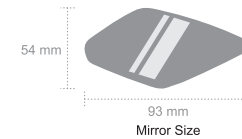

SW-BM-115 Mirror

- Material: ABS+Coating / PA / Glass
- Fit $\phi 20.5 \sim \phi 22.2$ mm Inner Diameter bar-end.
- Multi-angle adjustable.
- Convex mirror.
- Available in single item (BM-115R / BM-115L).
- Color:

Angle-adjustable

360° Multi-angle Adjustable

Convex Mirror

SW-BM-115A Mirror Patented

- Material: ABS+Coating / PA6 / Glass / Silicone
- Fit $\phi 18 \sim \phi 21$ mm Inner Diameter bar-end.
- Multi-angle adjustable.
- Convex mirror.
- Available in single item (BM-115AR / BM-115AL).
- Color:

360° Multi-angle Adjustable

Angle-adjustable

Convex Mirror

SW-BM-111A Mirror Patented

- Material: ABS+Coating / PA / Glass
- Fit $\phi 14.5 \sim \phi 19.5$ mm handlebar-end.
- Multi-angle adjustable.
- Convex mirror.
- Available in single item (BM-111R / BM-111L) or a set.
- Color:

Angle-adjustable

360° Multi-angle Adjustable

Convex Mirror

SW-BM-113A Mirror Patented

- Material: ABS+Coating / PA / Glass
- Fit $\phi 14.5 \sim \phi 19.5$ mm handlebar-end.
- Multi-angle adjustable.
- Convex mirror.
- Available in single item (BM-113R / BM-113L) or a set.
- Color: