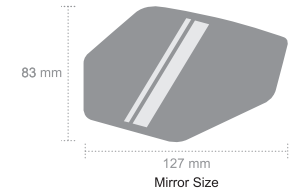

SW-BM-115 Mirror

- Material: ABS+Coating / PA / Glass
- Fit $\phi 20.5 \sim \phi 22.2$ mm Inner Diameter bar-end.
- Multi-angle adjustable.
- Convex mirror.
- Available in single item (BM-115R / BM-115L).
- Color:

180° Bracket Suitable Angle

360° Bracket Suitable Angle

360° Multi-angle Adjustable

Convex Mirror

SW-BM-133A Mirror

Patented

- Material: PP / PA6 / POM / Glass
- Fit ø 16.2~20.2mm handlebar-end.
- Smaller Plug : Fit ø 16.2~18.2mm.
- Larger Plug : Fit ø 18.2~20.2mm.
- Multi-angle adjustable.
- Convex mirror.
- Available in single item (BM-133AR / BM-133AL) or a set.
- E-Mark: LE24000089

360° Bracket Suitable Angle

360° Multi-angle Adjustable

Convex Mirror

BM-133AL

BM-133AR

SW-BM-117D Mirror

- Material: PP / PA6 / POM / Glass
- Fit ø22.2 mm handlebar.
- Multi-angle adjustable.
- Convex mirror.
- According by JIS D9451 standard, sound above 75dB.
- Rotatable clapper position.
- Japan-made bell spring.
- E-Mark: LE24000101

360° Multi-angle Adjustable

BM-117DL

BM-117DR

SW-BM-117E-01 Mirror

- Material: PP / PA6 / POM / Glass
- Fit \varnothing 22.2mm handlebar.
- Multi-angle adjustable.
- Convex mirror.
- Available in single item (BM-117E-01 L / BM-117E-01 R) or a set.
- E-Mark: LE24000036