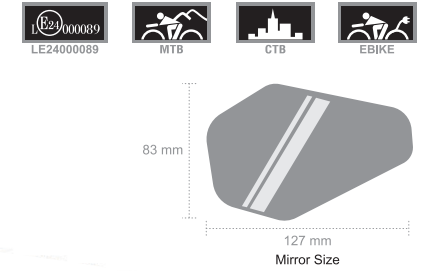

360° Bracket Suitable Angle

Multi-angle Adjustable

Convex Mirror

SW-BM-131 Mirror

- Material: PP / PA6 / POM / Glass
- Fit ø22.2 mm handlebar.
- Multi-angle adjustable.
- Convex mirror.
- Charging: Type-C USB
- Usage Time: Steady approximately 8 hours
- Waterproof Rating: IP44

360° Multi-angle Adjustable

BM-131L

BM-131R

SW-BM-133B-01 Mirror

- Material: PP / PA6 / POM / Glass
- Fit ø 22.2mm handlebar.
- Multi-angle adjustable.
- Convex mirror.
- Available in single item or a set.
- E-Mark: LE24000089

180° Bracket Suitable Angle

360° Bracket Suitable Angle

360° Multi-angle Adjustable

Convex Mirror

SW-BM-133A Mirror

Patented

- Material: PP / PA6 / POM / Glass
- Fit ø 16.2~20.2mm handlebar-end.
- Smaller Plug : Fit ø 16.2~18.2mm.
- Larger Plug : Fit ø 18.2~20.2mm.
- Multi-angle adjustable.
- Convex mirror.
- Available in single item (BM-133AR / BM-133AL) or a set.
- E-Mark: LE24000089

360° Bracket Suitable Angle

360° Multi-angle Adjustable

Convex Mirror

BM-133AL

BM-133AR

SW-BM-117D Mirror

- Material: PP / PA6 / POM / Glass
- Fit ø22.2 mm handlebar.
- Multi-angle adjustable.
- Convex mirror.
- According by JIS D9451 standard, sound above 75dB.
- Rotatable clapper position.
- Japan-made bell spring.
- E-Mark: LE24000101