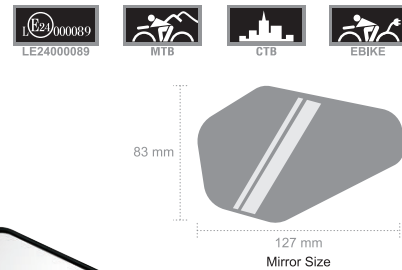

Convex Mirror

Reducing aerodynamic drag

Multi-angle Adjustable

SW-BM-117 Mirror

Mirror

- Material: PP / PA6 / POM / Glass
- Fit ϕ 16.2~20.2mm handlebar-end.
Smaller Plug : Fit ϕ 16.2~18.2mm.
Larger Plug : Fit ϕ 18.2~20.2mm.
- Multi-angle adjustable.
- Convex mirror.
- Available in single item (BM-117R / BM-117L) or a set.
- E-Mark: LE24000026

360° Bracket Suitable Angle

Multi-angle Adjustable

Convex Mirror

SW-BM-131 Mirror

- Material: PP / PA6 / POM / Glass
- Fit ø22.2 mm handlebar.
- Multi-angle adjustable.
- Convex mirror.
- Charging: Type-C USB
- Usage Time: Steady approximately 8 hours
- Waterproof Rating: IP44

360° Multi-angle Adjustable

BM-131L

BM-131R

SW-BM-133B-01 Mirror

- Material: PP / PA6 / POM / Glass
- Fit ø 22.2mm handlebar.
- Multi-angle adjustable.
- Convex mirror.
- Available in single item or a set.
- E-Mark: LE24000089

180° Bracket Suitable Angle

360° Bracket Suitable Angle

360° Multi-angle Adjustable

Convex Mirror

SW-BM-133A Mirror

Patented

- Material: PP / PA6 / POM / Glass
- Fit ø 16.2~20.2mm handlebar-end.
- Smaller Plug : Fit ø 16.2~18.2mm.
- Larger Plug : Fit ø 18.2~20.2mm.
- Multi-angle adjustable.
- Convex mirror.
- Available in single item (BM-133AR / BM-133AL) or a set.
- E-Mark: LE24000089