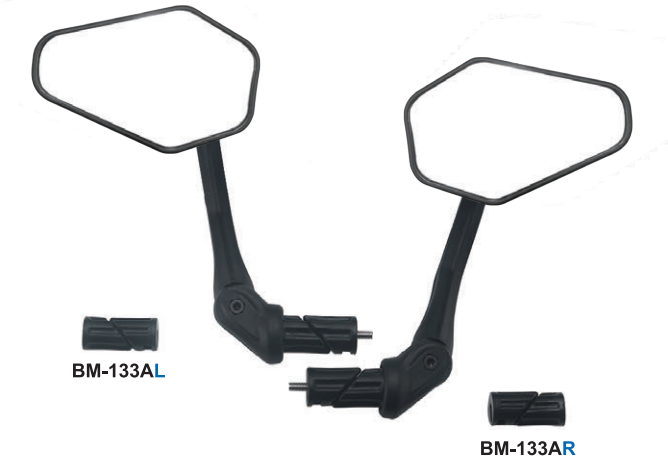

360° Bracket Suitable Angle

Multi-angle Adjustable

Convex Mirror

SW-BM-131 Mirror

- Material: PP / PA6 / POM / Glass
- Fit ø22.2 mm handlebar.
- Multi-angle adjustable.
- Convex mirror.
- Charging: Type-C USB
- Usage Time: Steady approximately 8 hours
- Waterproof Rating: IP44

360° Multi-angle Adjustable

BM-131L

BM-131R

SW-BM-133B-01 Mirror

- Material: PP / PA6 / POM / Glass
- Fit ø 22.2mm handlebar.
- Multi-angle adjustable.
- Convex mirror.
- Available in single item or a set.
- E-Mark: LE24000089

180° Bracket Suitable Angle

360° Bracket Suitable Angle

360° Multi-angle Adjustable

Convex Mirror

SW-BM-133A Mirror

Patented

- Material: PP / PA6 / POM / Glass
- Fit ø 16.2~20.2mm handlebar-end.
- Smaller Plug : Fit ø 16.2~18.2mm.
- Larger Plug : Fit ø 18.2~20.2mm.
- Multi-angle adjustable.
- Convex mirror.
- Available in single item (BM-133AR / BM-133AL) or a set.
- E-Mark: LE24000089

360° Bracket Suitable Angle

360° Multi-angle Adjustable

Convex Mirror

BM-133AL

BM-133AR

SW-BM-117D Mirror

- Material: PP / PA6 / POM / Glass
- Fit ø22.2 mm handlebar.
- Multi-angle adjustable.
- Convex mirror.
- According by JIS D9451 standard, sound above 75dB.
- Rotatable clapper position.
- Japan-made bell spring.
- E-Mark: LE24000101