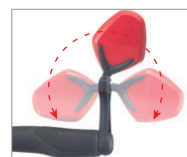

360° Multi-angle Adjustable

Angle-adjustable

Convex Mirror

SW-BM-111A Mirror Patented

- Material: ABS+Coating / PA / Glass
- Fit $\phi 14.5 \sim \phi 19.5$ mm handlebar-end.
- Multi-angle adjustable.
- Convex mirror.
- Available in single item (BM-111R / BM-111L) or a set.
- Color:

Angle-adjustable

360° Multi-angle Adjustable

Convex Mirror

SW-BM-113A Mirror Patented

- Material: ABS+Coating / PA / Glass
- Fit $\phi 14.5 \sim \phi 19.5$ mm handlebar-end.
- Multi-angle adjustable.
- Convex mirror.
- Available in single item (BM-113R / BM-113L) or a set.
- Color:

Angle-adjustable

360° Multi-angle Adjustable

Convex Mirror

MIRROR

MIRROR

SW-BM-117A Mirror

- Material: PP / PA6 / POM / Glass
- Fit ϕ 22.2mm handlebar.
- Multi-angle adjustable.
- Convex mirror.
- Available in single item (BM-117AR / BM-117AL) or a set.
- E-Mark: LE24000036

Easy Assembly

360° Multi-angle Adjustable

Convex Mirror

SW-BM-117B Mirror

Patented

- Material: PP / PA6 / POM / Glass
- Fit ϕ 16.2~20.2mm handlebar-end.
Smaller Plug : Fit ϕ 16.2~18.2mm.
Larger Plug : Fit ϕ 18.2~20.2mm.
- Multi-angle adjustable.
- Convex mirror.
- Available in single item (BM-117BR / BM-117BL) or a set.
- E-Mark: LE24000052