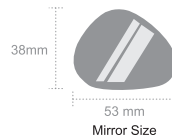

SW-BM-115 Mirror

- Material: ABS+Coating / PA / Glass
- Fit $\phi 20.5 \sim \phi 22.2$ mm Inner Diameter bar-end.
- Multi-angle adjustable.
- Convex mirror.
- Available in single item (BM-115R / BM-115L).
- Color:

Angle-adjustable

360° Multi-angle Adjustable

Convex Mirror

SW-BM-115A Mirror Patented

- Material: ABS+Coating / PA6 / Glass / Silicone
- Fit $\phi 18 \sim \phi 21$ mm Inner Diameter bar-end.
- Multi-angle adjustable.
- Convex mirror.
- Available in single item (BM-115AR / BM-115AL).
- Color:

360° Multi-angle Adjustable

Angle-adjustable

Convex Mirror

SW-BM-111A Mirror Patented

- Material: ABS+Coating / PA / Glass
- Fit $\phi 14.5 \sim \phi 19.5$ mm handlebar-end.
- Multi-angle adjustable.
- Convex mirror.
- Available in single item (BM-111R / BM-111L) or a set.
- Color:

Easy Assembly

360° Multi-angle Adjustable

Convex Mirror

SW-BM-117B Mirror

Patented

- Material: PP / PA6 / POM / Glass
- Fit ϕ 16.2~20.2mm handlebar-end.
Smaller Plug : Fit ϕ 16.2~18.2mm.
Larger Plug : Fit ϕ 18.2~20.2mm.
- Multi-angle adjustable.
- Convex mirror.
- Available in single item (BM-117BR / BM-117BL) or a set.
- E-Mark: LE24000052