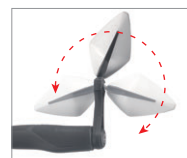

Angle-adjustable

360° Multi-angle Adjustable

Convex Mirror

SW-BM-115A Mirror Patented

- Material: ABS+Coating / PA6 / Glass / Silicone
- Fit $\phi 18 \sim \phi 21$ mm Inner Diameter bar-end.
- Multi-angle adjustable.
- Convex mirror.
- Available in single item (BM-115AR / BM-115AL).
- Color:

360° Multi-angle Adjustable

Angle-adjustable

Convex Mirror

SW-BM-111A Mirror Patented

- Material: ABS+Coating / PA / Glass
- Fit $\phi 14.5 \sim \phi 19.5$ mm handlebar-end.
- Multi-angle adjustable.
- Convex mirror.
- Available in single item (BM-111R / BM-111L) or a set.
- Color:

Angle-adjustable

360° Multi-angle Adjustable

Convex Mirror

SW-BM-113A Mirror Patented

- Material: ABS+Coating / PA / Glass
- Fit $\phi 14.5 \sim \phi 19.5$ mm handlebar-end.
- Multi-angle adjustable.
- Convex mirror.
- Available in single item (BM-113R / BM-113L) or a set.
- Color:

Angle-adjustable

360° Multi-angle Adjustable

Convex Mirror

MIRROR

MIRROR

SW-BM-117A Mirror

- Material: PP / PA6 / POM / Glass
- Fit ϕ 22.2mm handlebar.
- Multi-angle adjustable.
- Convex mirror.
- Available in single item (BM-117AR / BM-117AL) or a set.
- E-Mark: LE24000036