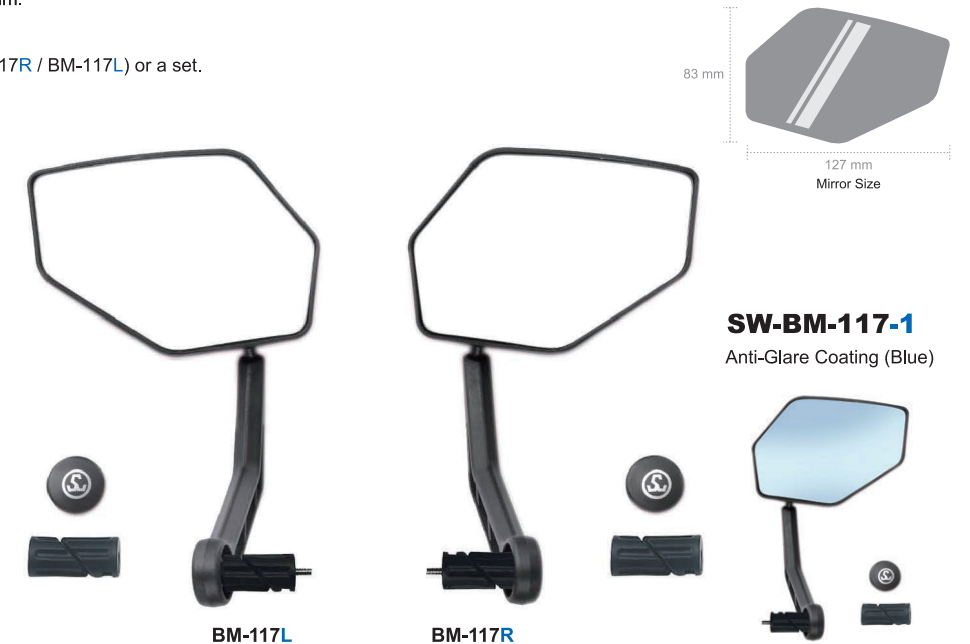

Easy Assembly

360° Multi-angle Adjustable

Convex Mirror

SW-BM-117B Mirror

Patented

- Material: PP / PA6 / POM / Glass
- Fit ϕ 16.2~20.2mm handlebar-end.
Smaller Plug : Fit ϕ 16.2~18.2mm.
Larger Plug : Fit ϕ 18.2~20.2mm.
- Multi-angle adjustable.
- Convex mirror.
- Available in single item (BM-117BR / BM-117BL) or a set.
- E-Mark: LE24000052

360° Bracket Suitable Angle

360° Multi-angle Adjustable

Convex Mirror

SW-BM-115B Mirror

Mirror

Patented

- Material: PA6 / Glass
- Fit ϕ 16~ ϕ 21mm Inner Diameter bar-end.
- Multi-angle adjustable.
- Convex mirror.
- Color: ●

Convex Mirror

Reducing aerodynamic drag

Multi-angle Adjustable

SW-BM-117 Mirror

Mirror

- Material: PP / PA6 / POM / Glass
- Fit ϕ 16.2~20.2mm handlebar-end.
Smaller Plug : Fit ϕ 16.2~18.2mm.
Larger Plug : Fit ϕ 18.2~20.2mm.
- Multi-angle adjustable.
- Convex mirror.
- Available in single item (BM-117R / BM-117L) or a set.
- E-Mark: LE24000026

360° Bracket Suitable Angle

Multi-angle Adjustable

Convex Mirror

SW-BM-131 Mirror

- Material: PP / PA6 / POM / Glass
- Fit ø22.2 mm handlebar.
- Multi-angle adjustable.
- Convex mirror.
- Charging: Type-C USB
- Usage Time: Steady approximately 8 hours
- Waterproof Rating: IP44