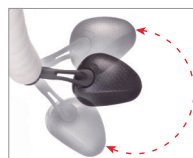

SW-BM-115 Mirror

- Material: ABS+Coating / PA / Glass
- Fit $\phi 20.5 \sim \phi 22.2$ mm Inner Diameter bar-end.
- Multi-angle adjustable.
- Convex mirror.
- Available in single item (BM-115R / BM-115L).
- Color:

Angle-adjustable

360° Multi-angle Adjustable

Convex Mirror

SW-BM-115A Mirror Patented

- Material: ABS+Coating / PA6 / Glass / Silicone
- Fit $\phi 18 \sim \phi 21$ mm Inner Diameter bar-end.
- Multi-angle adjustable.
- Convex mirror.
- Available in single item (BM-115AR / BM-115AL).
- Color:

360° Multi-angle Adjustable

Angle-adjustable

Convex Mirror

SW-BM-111A Mirror Patented

- Material: ABS+Coating / PA / Glass
- Fit $\phi 14.5 \sim \phi 19.5$ mm handlebar-end.
- Multi-angle adjustable.
- Convex mirror.
- Available in single item (BM-111R / BM-111L) or a set.
- Color:

Easy Assembly

360° Multi-angle Adjustable

Convex Mirror

SW-BM-117B Mirror

Patented

- Material: PP / PA6 / POM / Glass
- Fit ϕ 16.2~20.2mm handlebar-end.
Smaller Plug : Fit ϕ 16.2~18.2mm.
Larger Plug : Fit ϕ 18.2~20.2mm.
- Multi-angle adjustable.
- Convex mirror.
- Available in single item (BM-117BR / BM-117BL) or a set.
- E-Mark: LE24000052