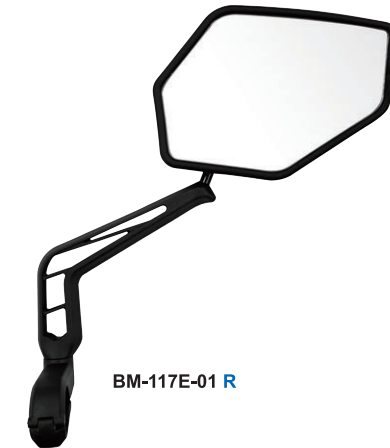

360° Multi-angle Adjustable

BM-117DL

BM-117DR

SW-BM-117E-01 Mirror

- Material: PP / PA6 / POM / Glass
- Fit \varnothing 22.2mm handlebar.
- Multi-angle adjustable.
- Convex mirror.
- Available in single item (BM-117E-01 L / BM-117E-01 R) or a set.
- E-Mark: LE24000036

360° Bracket Suitable Angle

360° Multi-angle Adjustable

Convex Mirror

BM-117E-01 L

BM-117E-01 R