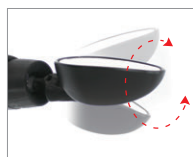

SW-BM-115 Mirror

- Material: ABS+Coating / PA / Glass
- Fit $\phi 20.5 \sim \phi 22.2$ mm Inner Diameter bar-end.
- Multi-angle adjustable.
- Convex mirror.
- Available in single item (BM-115R / BM-115L).
- Color:

Angle-adjustable

360° Multi-angle Adjustable

Convex Mirror

SW-BM-115A Mirror Patented

- Material: ABS+Coating / PA6 / Glass / Silicone
- Fit $\phi 18 \sim \phi 21$ mm Inner Diameter bar-end.
- Multi-angle adjustable.
- Convex mirror.
- Available in single item (BM-115AR / BM-115AL).
- Color:

360° Multi-angle Adjustable

Angle-adjustable

Convex Mirror

SW-BM-111A Mirror Patented

- Material: ABS+Coating / PA / Glass
- Fit $\phi 14.5 \sim \phi 19.5$ mm handlebar-end.
- Multi-angle adjustable.
- Convex mirror.
- Available in single item (BM-111R / BM-111L) or a set.
- Color:

Angle-adjustable

360° Multi-angle Adjustable

Convex Mirror

MIRROR

MIRROR

SW-BM-117A Mirror

- Material: PP / PA6 / POM / Glass
- Fit ϕ 22.2mm handlebar.
- Multi-angle adjustable.
- Convex mirror.
- Available in single item (BM-117AR / BM-117AL) or a set.
- E-Mark: LE24000036